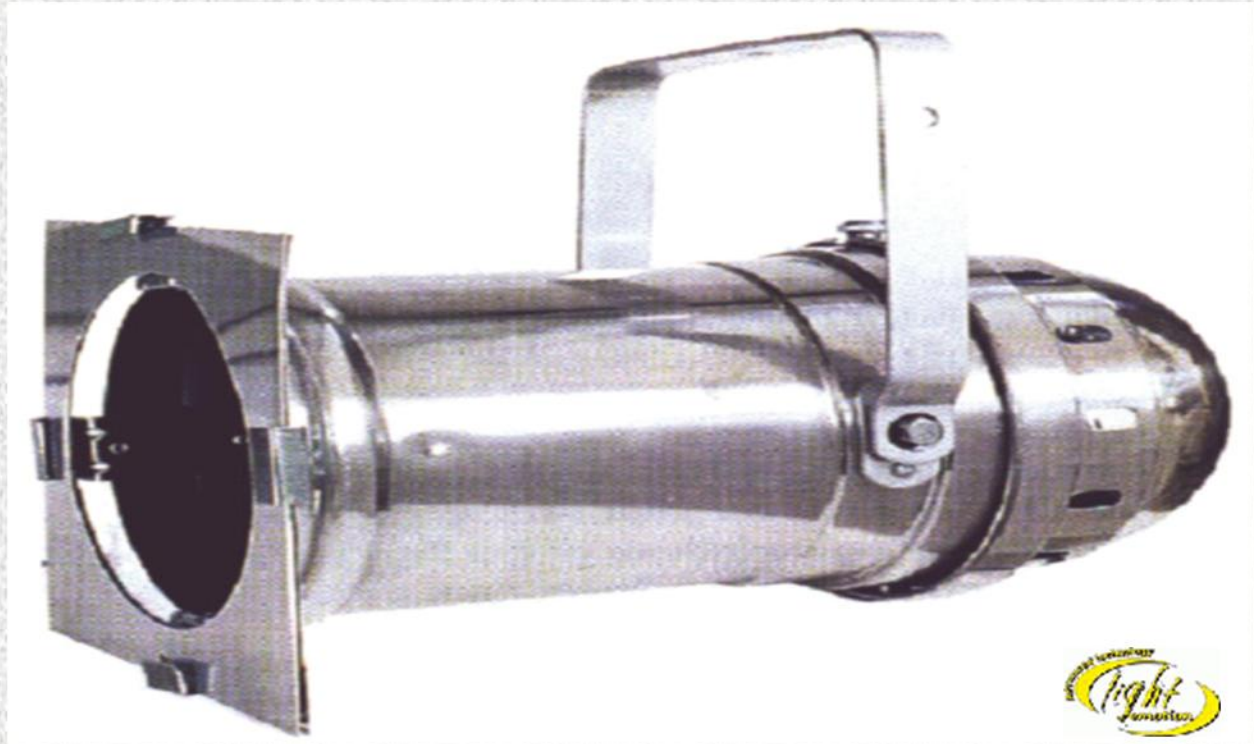

DISCO LIGHTING

PAR 56 LIGHTING CAN

The Par 56 lighting can is extra heavy duty and is constructed from light weight aluminium making them ideal for touring or permanent installations.

Available in high polish or black they come pre assembled with plug, cable and ceramic socket and coloured gel.

FEATURES

Power: 240V AC

Power Consumption: 300W

Power lead: Silicon

Hanging Bracket

Weight: 1.4Kg

Dimensions: L400mm x W240mm x H335mm

Dimensions Gel frame: square 165mm x 165mm

Construction: 20/10 turned aluminium polished