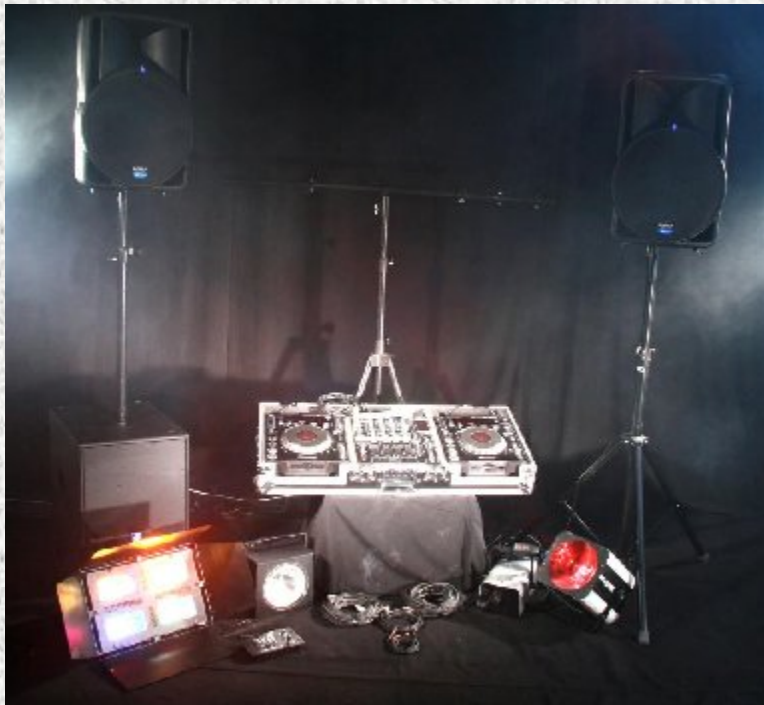

PARTY DJ PACKAGE

CONTENTS

- 2 x dB Tech Opera 405 15in Active Speakers
- 1 x Shure SM58 Microphone
- 1 x Pioneer DJM800 Mixing Desk
- 2 x Pioneer CDJ1000 MKIII CD Players
- 1 x i-Pod/laptop/MP3 player Input Lead
- 2 x K&M Speaker Stands
- Associated Cables and Power

This set up is suitable for up to 100 people.

Hire Price : \$250.00

INSTANT PARTY DJ PACKAGE

CONTENTS

- 2 x dB Opera 405 15in Active Speakers
- 1 x dB Sub15 Active 15in Subwoofer
- 1 x Icolour 4 DMX Wash Light
- 1 x Icolour 4 ICA32 Controller
- 1 x Antari Alpha F-80z Fog Machine
- 1 x Strobe 75watt
- 1 x LED Flower
- 1 x Shure SM58 Microphone
- 1 x Pioneer DJM800 Mixing Desk
- 2 x Pioneer CDJ1000 MKIII CD Players
- 1 x i-Pod/Laptop/MP3 Player Input Lead.
- 2 x K&M Speaker Stands
- 2 x Lighting Stands
- Associated Cables and Power

This set up is suitable for up to 150 people.

Hire Price : \$350.00