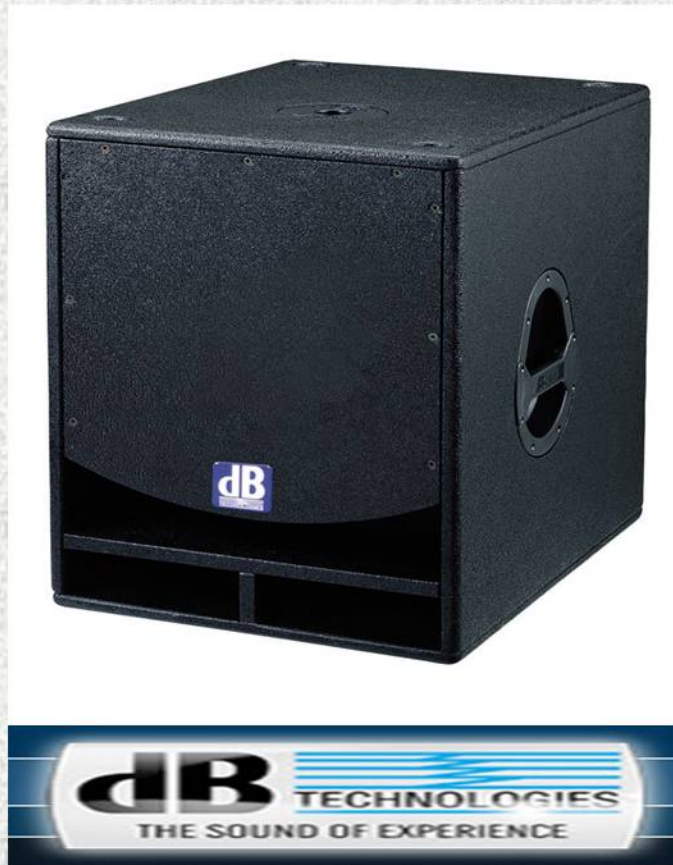

# SUB15 Subwoofer Powered Speaker

The new SUB 15 sets a new standard in ultra compact active subwoofers.

The “friendly smile” in its front design will automatically find its way to the audiences' face, after listening to just a few beats.

The SUB15 can be used in combination with OPERA and Stage Opera Hi/MID speakers, or as a high performance low extension for existing systems.

## FEATURES

- 15" Long Throw Active-subwoofer
  - MT-Amp 800 W/RMS
- Active Stereo / Mono Frequency Selector (80, 100, 120 Hz)
  - Max. SPL peak 133dB
    - 40 - 150Hz
  - 2 x Neutrik Combo Input
    - 2 x XLR Parallel-Out
    - 2 x XLR X-Over-Out
  - Phase reverse switch
    - Full Wave limiter
    - 4 step speed fan
  - Dynamic soft clip limiter
- Dimensions 430 x 610 x 610mm
  - Weight: only 32 kg